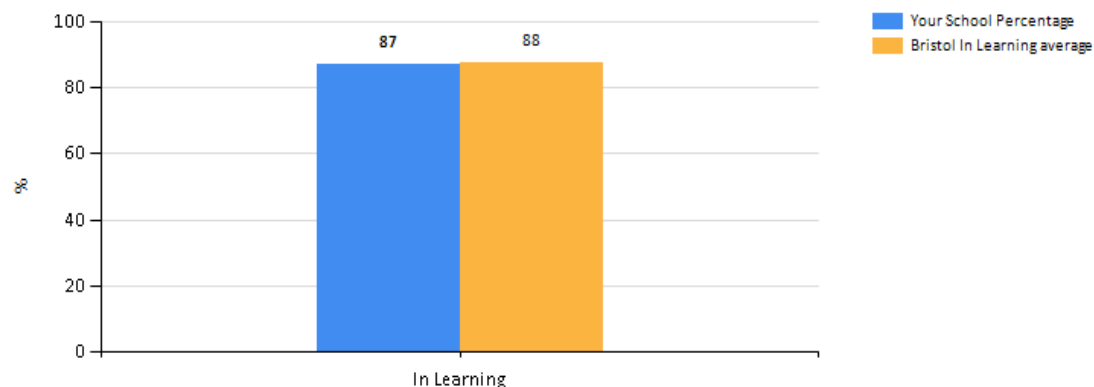

Proportion of YP in Employment, Education or Training from your school compared to Bristol average