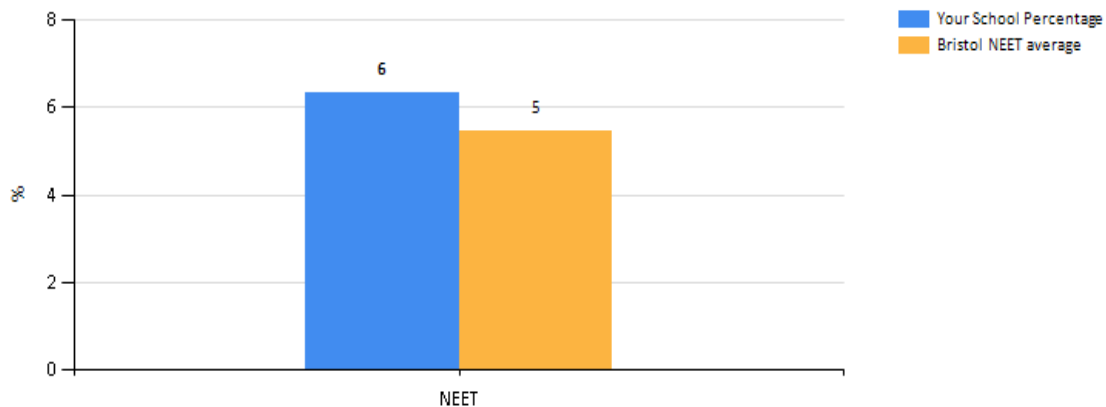

Annual Activity Survey Jan 2022

Oasis Academy Brislington

This report provides details of what your 2019/20 Year 11 cohort have gone on to do by the end of 2021 if they were resident in Bristol in the summer of 2021

Stat School	Total Students	Residential Local Authority of Students	Number of Students
Oasis Academy Brislington	134	Bristol	134

Activity of your students by DfE activity group

Post 16 Activity Group	Number of Students	%
In Learning	117	0.87313
Jobs Without Training	7	0.05224
NEET	9	0.06716
NEET other	1	0.00746
Total	134	100%

Local Authority	Y13 Average NEET	Y13 Average Current Situation Not Known	Y13 Average In Learning
Bath and North East Somerset	0.016294508	0.083283042	0.877489439
Bristol, City of	0.054458816	0.027910143	0.878602224
North Somerset	0.032716315	0.048643995	0.893241498
South Gloucestershire	0.023076923	0.066220736	0.903344482

Proportion of YP who are NEET from your school compared to Bristol average