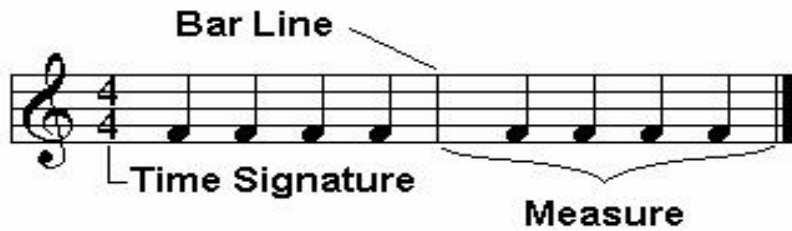

Simple (4/4)

Simple time signatures are divided into 2. The common way to organize the beats is 4 crotchet beats in a bar.

2/4

2/4 consists of 2 crotchet beats in in a bar. Commonly found in military music.

Time Signature

3/4

3/4 consists of 3 crotchet beats in in a bar. Commonly found in a waltz

Compound (6/8)

Compound time signatures are divided into 3. A 6/8 time signature has 6 quaver notes in a bar. These can be divided into two lots of 3.

9/8

A 9/8 time signature has 9 quaver notes in a bar. These can be divided into three lots of 3. Also a 9/8 time signature can be divided into 3 dotted crotchet beats.