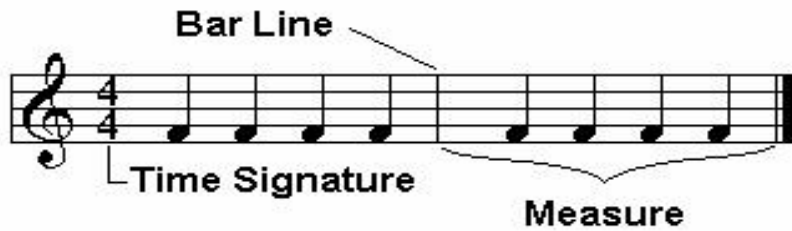

Simple (4/4)

Simple time signatures are divided into 2. The common way to organize the beats is 4 crotchet beats in a bar.

2/4

2/4 consists of 2 crotchet beats in a bar. Commonly found in military music.

Time Signature

3/4

3/4 consists of 3 crotchet beats in a bar. Commonly found in a waltz

Compound (6/8)

Compound time signatures are divided into 3. A 6/8 time signature has 6 quaver notes in a bar. These can be divided into two lots of 3.

9/8

A 9/8 time signature has 9 quaver notes in a bar. These can be divided into three lots of 3. Also a 9/8 time signature can be divided into 3 dotted crotchet beats.