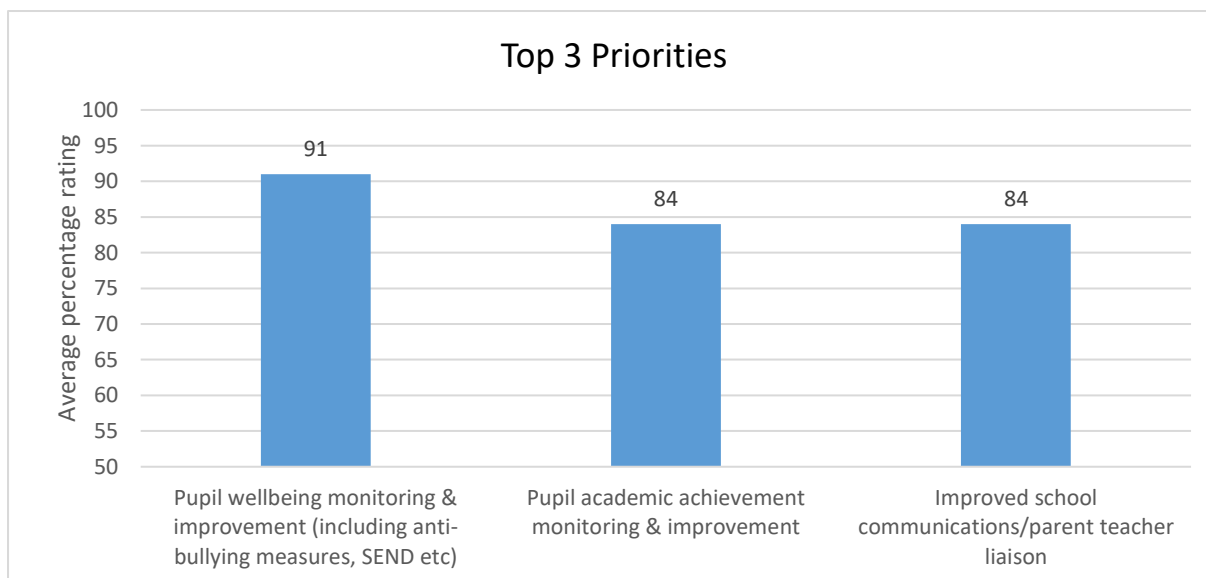

HUB COUNCIL QUESTIONNAIRE - RESULTS AT A GLANCE

Thank you to those who completed the Hub Council Questionnaire designed to understand parents' priorities.

We received 235 responses which shows a fantastic level of engagement. The current members of the Hub Council, most of whom transferred from the Academy Council, are currently working to support the direction of the Hub Council ensuring that the things that are important to you are prioritised. We are currently working to support the development of a role to lead the new Hub Council and will provide more information about this before the end of the year.

Here is a summary of the results:

- Nearly a third of the student population responded
- Higher levels of engagement (73%) in Years 7-9
- 69 parents indicated that they are willing to be involved in some way