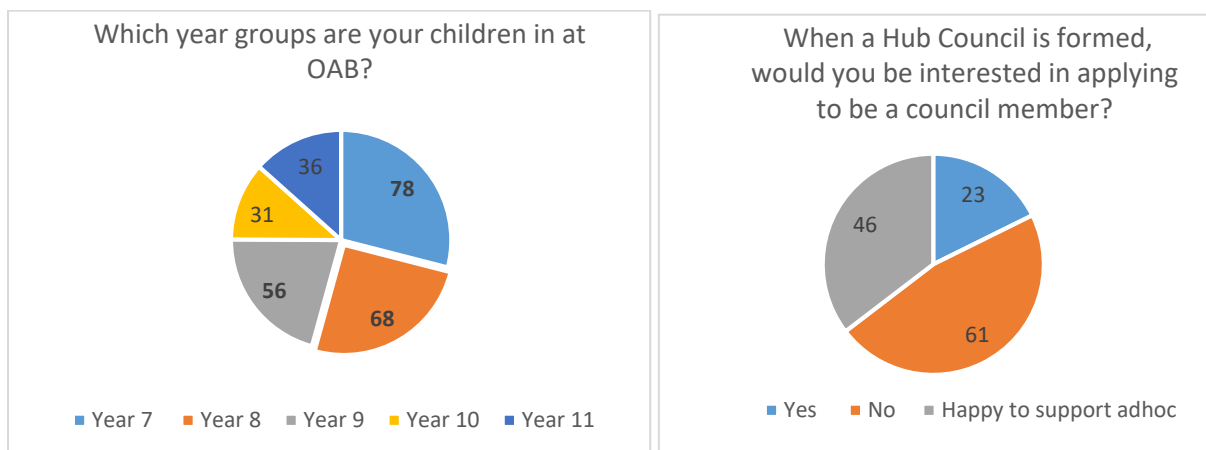

HUB COUNCIL QUESTIONNAIRE - RESULTS AT A GLANCE

Thank you to those who completed the Hub Council Questionnaire designed to understand parents' priorities.

We received 235 responses which shows a fantastic level of engagement. The current members of the Hub Council, most of whom transferred from the Academy Council, are currently working to support the direction of the Hub Council ensuring that the things that are important to you are prioritised. We are currently working to support the development of a role to lead the new Hub Council and will provide more information about this before the end of the year.

Here is a summary of the results:

- Nearly a third of the student population responded
- Higher levels of engagement (73%) in Years 7-9
- 69 parents indicated that they are willing to be involved in some way