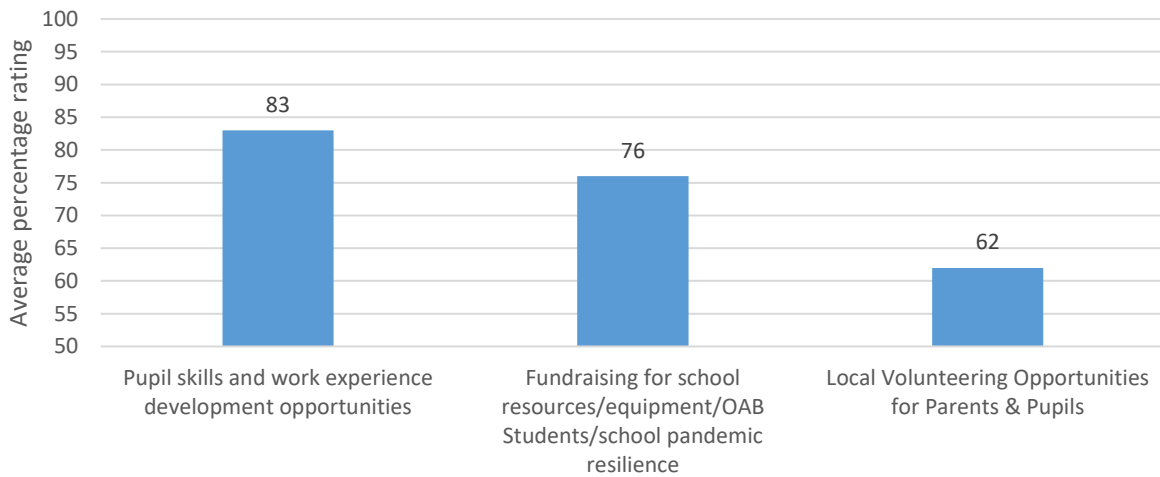

Middle 3 Priorities